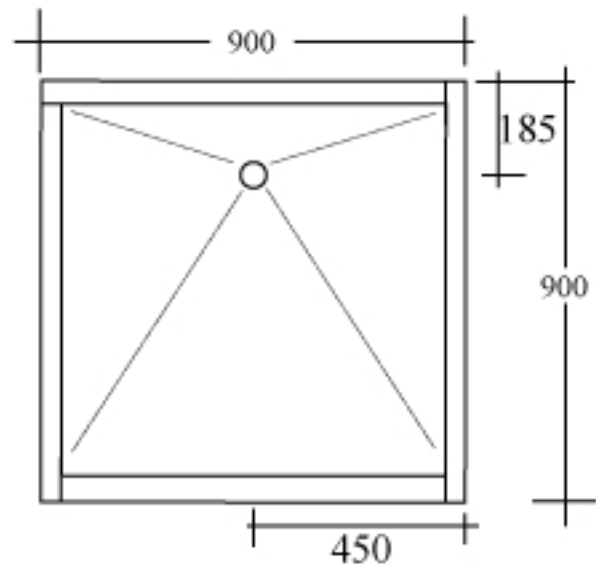

900x900 Flat Packed Shower

Sizes are nominal and may vary slightly from batch to batch.